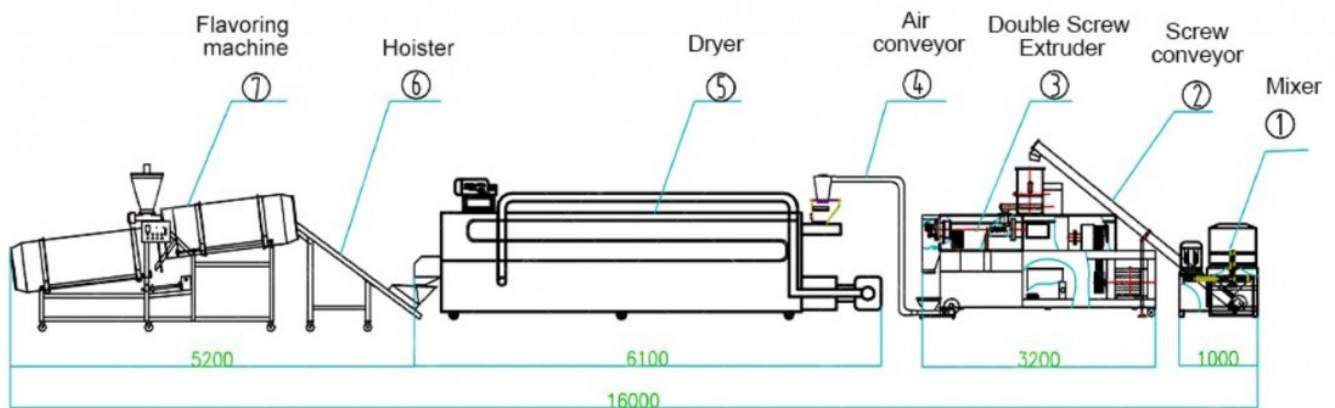

200-250kgh pet feed production line shipped to Myanmar

Pet feed production line project Shipped To Myanmar. pet feed production line integrates advanced pet feed production technology from home and abroad and allows continuous automatic pet feed production.

Our pet feed production line can change the shape of pet feed by changing different molds. Cute and novel shape, various types of cat and dog food, dog food, and fish feed are loved by the public, and it is an ideal machine for continuous production of pet feed to meet the market demand. The highly automated pet feed production line can not only produce stable quality products but also reduce your production costs, and purchasing a high-quality production line will surely provide you with high profitability and maximize your benefits.

We use wooden crates and rolls of film to pack the machines for our customers.

Machine for Pet food production line: Mixer-Screw? Conveyor?Double Screw Extruder?Air Conveyor?Dryer?Hoister?Flavoring Machine?Cooling Machine